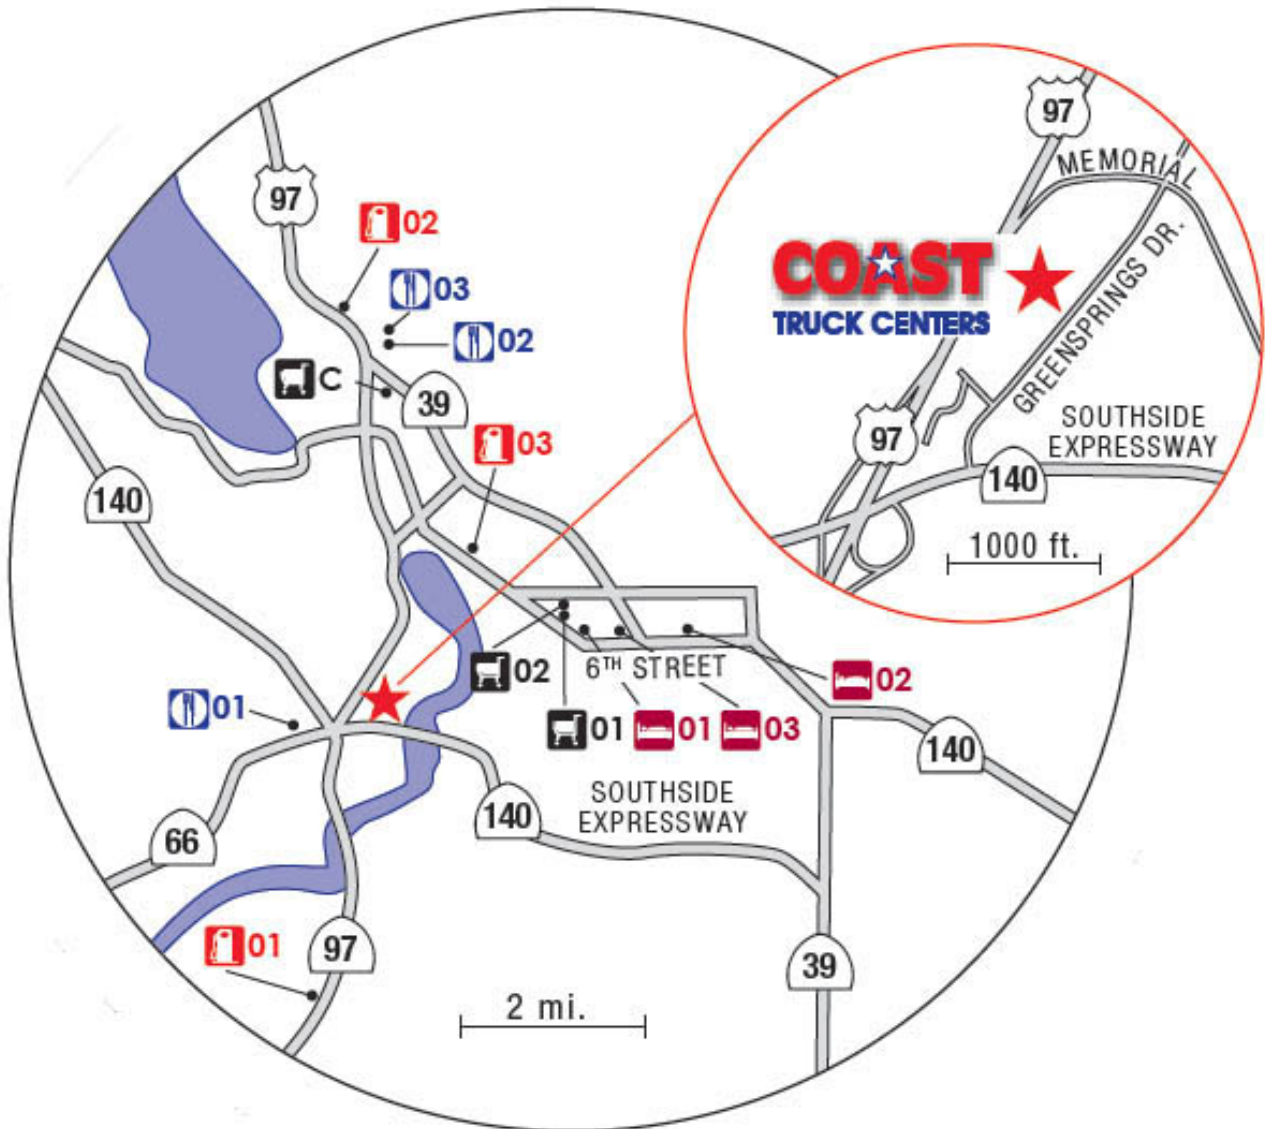

KLAMATH FALLS

2933 Greensprings Dr., Klamath Falls, OR 97601 tel: 541-882-7159

- |  TRUCK STOPS/FUEL |  FOOD |  LODGING |  SHOPPING |
|--|--|---|--|
| 01 18 Wheeler Truck Stop 541-882-0262 | 01 Mimi's Cafe 541-850-0780 | 01 Cimarron Motor Inn 541-882-4601 | 01 Jefferson Square @ 6 th Street/ Washburn Way |
| 02 Mollie's Restaurant 541-882-9591 | 02 McDonald's 541-882-9410 | 02 Motel 6 541-884-2110 | 02 K-Mart 541-884-1705 |
| 03 CFN Commercial Trucking 541-882-2223 | 03 Burger King 541-885-3166 | 03 Best Western 541-882-1200 | C Pelican Cinemas 541-884-5000 |