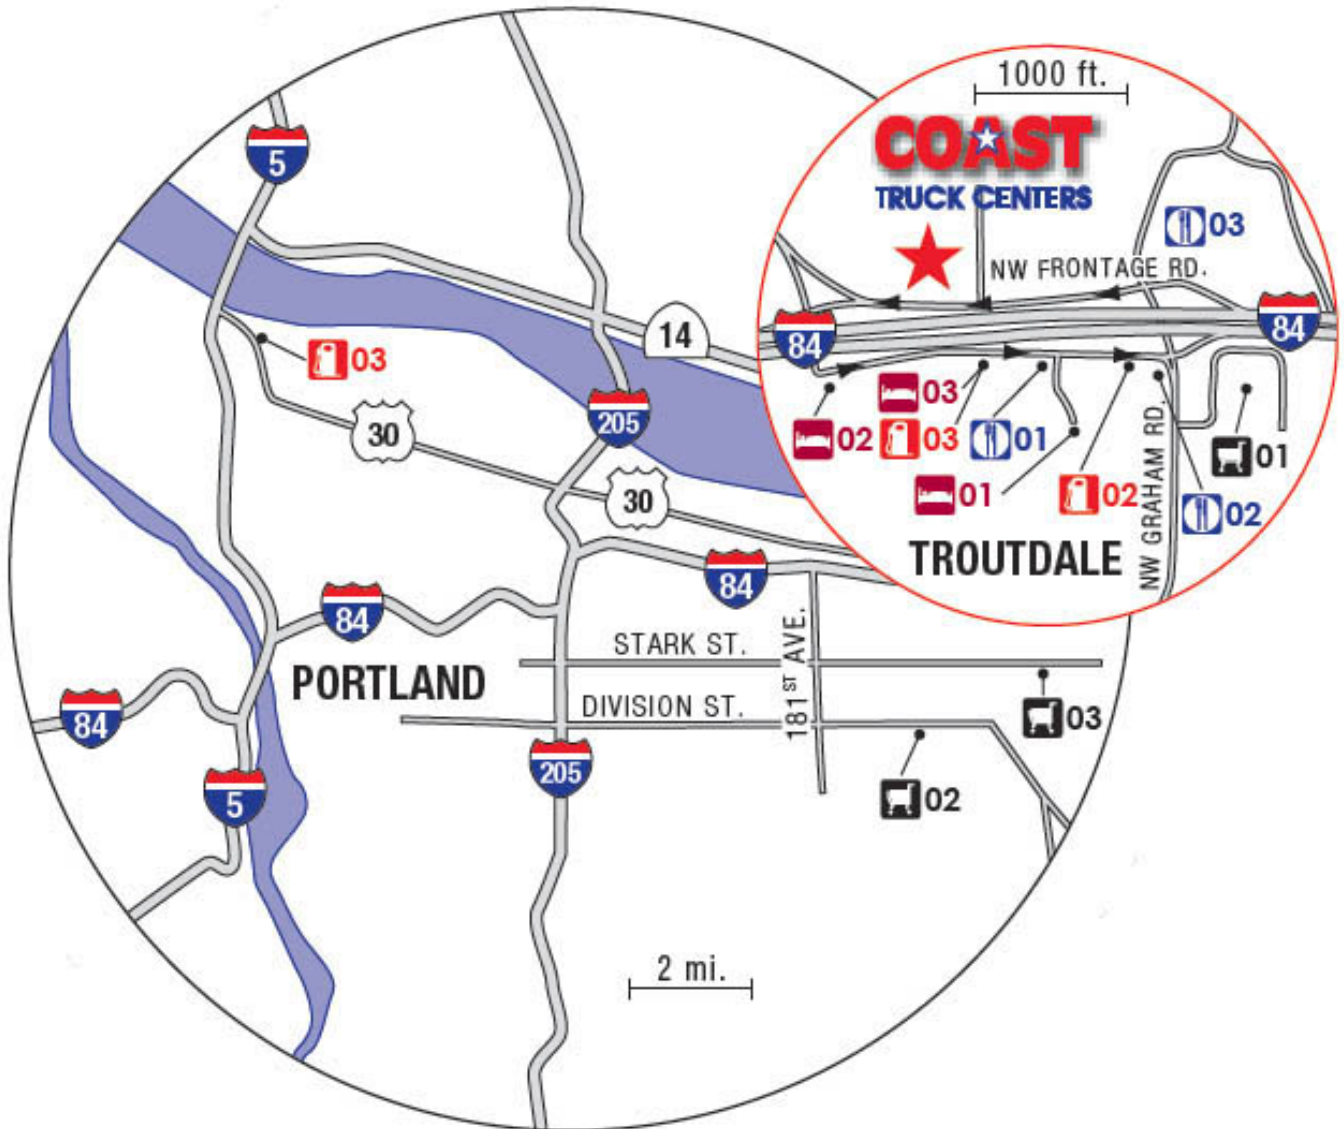

# PORTLAND-TROUTDALE

955 NW Frontage Rd., Troutdale, OR 97060 tel: 503-737-0110

## TRUCK STOPS/FUEL

- 01** TA Travel Centers of America  
503-666-1588
- 02** Flying J Travel Plaza  
503-665-7741
- 03** Jubitz Travel Center  
503-283-1111

## SHOPPING

- 01** Columbia Gorge Premium Outlets  
503-669-8060
- 02** Gresham Station Shopping Center  
503-665-9474
- 03** Walgreens  
503-665-9945